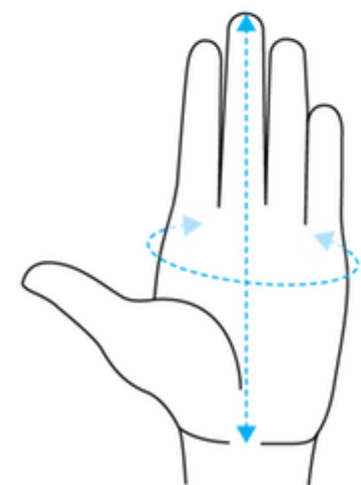

## GLOVE/MITTEN SIZING CHART

Your Hand Measurements in Centimetres:

Size	Hand Length	Palm Circumference
XS	17.8 - 18.4	19.2 - 20.0
S	18.4 - 19.0	20.0 - 20.9
M	19.0 - 19.6	20.9 - 21.8
L	19.6 - 20.2	21.8 - 22.6
XL	20.2 - 20.8	22.6 - 23.5

### How to Find Your Measurements:

**Note:** Calculate your own body measurements, then select your product size.

**Hand Length:** With your hand open, measure from the tip of your middle finger, down to the crease at the base of your palm