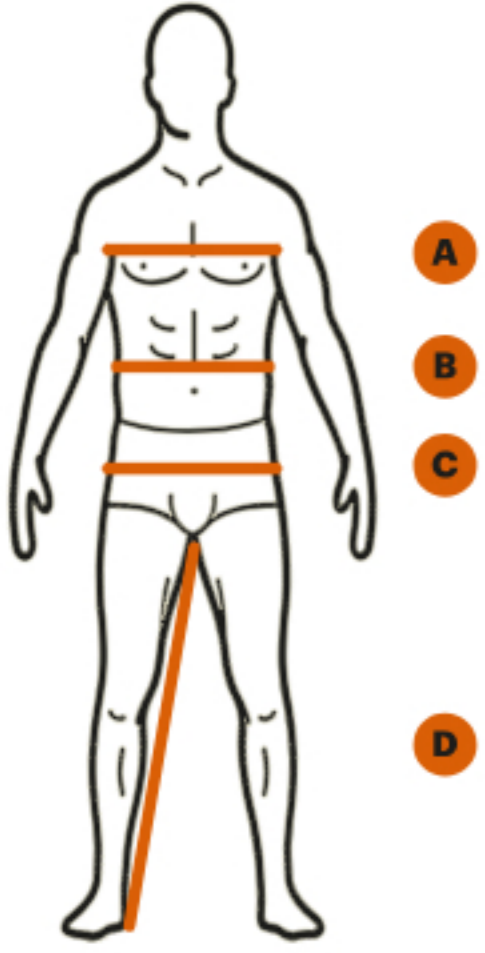

Size guide

Men literal sizes

MEN'S JACKETS

Size	Chest	Sleeve	Neck
S	36-38	32	15 1/2
M	39-40	33	16
LG	40-43	34	16-16 1/2
XL	44-46	35	17-17 1/2
XXL	47-49	36	18-18 1/2
XXXL	50-52	37	19-19 1/2
XXXXL	53-55	38	20

MEN'S SHIRTS

Size	Chest	Sleeve	Neck
S	36-38	32	15 1/2
M	39-40	33	16
LG	40-43	34	16-16 1/2
XL	44-46	35	17-17 1/2
XXL	47-49	36	18-18 1/2
XXXL	50-52	37	19-19 1/2
XXXXL	53-55	38	20

MEN'S PANTS

Size	Waist	Inseam
S	32-34	33
M	34 1/2 -36	34
LG	36 1/2-39	34 1/2
XL	39 1/2-41	35
XXL	41 1/2-45	35 1/2
XXXL	45 1/2- 47	36
XXXXL	47 1/2 -51	36 1/2

BOOTS

European	US
42	8.5
43	9
43.5	9.5
44	10
44.5	10.5
45	11
45.5	11.5
46	12
47	12.5
48	13

B-XTREME BEANIE

Size	Circumference	Depth
S	21.5	8
M	22	8
L	22.5	8.2
XL	23	8.2
XXL	23.5	8.5

Women literal sizes

WOMEN'S TOPS

Size	Chest	Number
XS	31-33	4
S	34-36	6
M	37-39	8
LG	40-42	10
XL	43-44	12
XXL	45-46	14-16

WOMEN'S BOTTOM SIZES

Size	Waist	Inseam	Number
XS	26-27	30	4
S	28-29	31	6
M	30-32	31 1/2	8
LG	33-35	32	10
XL	36-37	33	12
XXL	38-41	34	14-16