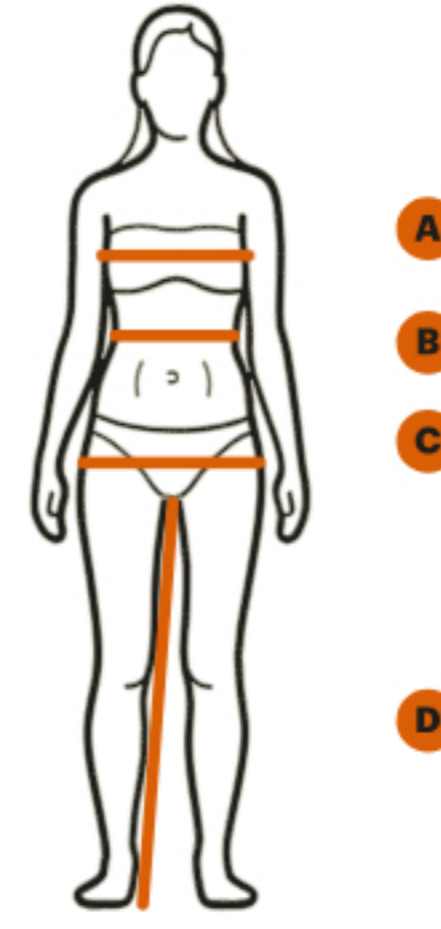

Size guide

Men literal sizes

MEN'S JACKETS

Size	Chest	Sleeve	Neck
S	36-38	32	15 1/2
M	39-40	33	16
LG	40-43	34	16-16 1/2
XL	44-46	35	17-17 1/2
XXL	47-49	36	18-18 1/2
XXXL	50-52	37	19-19 1/2
XXXXL	53-55	38	20

MEN'S SHIRTS

Size	Chest	Sleeve	Neck
S	36-38	32	15 1/2
M	39-40	33	16
LG	40-43	34	16-16 1/2
XL	44-46	35	17-17 1/2
XXL	47-49	36	18-18 1/2
XXXL	50-52	37	19-19 1/2
XXXXL	53-55	38	20

MEN'S PANTS

Size	Waist	Inseam
S	32-34	33
M	34 1/2 -36	34
LG	36 1/2-39	34 1/2
XL	39 1/2-41	35
XXL	41 1/2-45	35 1/2
XXXL	45 1/2- 47	36
XXXXL	47 1/2 -51	36 1/2

BOOTS

European	US
42	8.5
43	9
43.5	9.5
44	10
44.5	10.5
45	11
45.5	11.5
46	12
47	12.5
48	13

B-XTREME BEANIE

Size	Circumference	Depth
S	21.5	8
M	22	8
L	22.5	8.2
XL	23	8.2
XXL	23.5	8.5

Women literal sizes

WOMEN'S TOPS

Size	Chest	Number
XS	31-33	4
S	34-36	6
M	37-39	8
LG	40-42	10
XL	43-44	12
XXL	45-46	14-16

WOMEN'S BOTTOM SIZES

Size	Waist	Inseam	Number
XS	26-27	30	4
S	28-29	31	6
M	30-32	31 1/2	8
LG	33-35	32	10
XL	36-37	33	12
XXL	38-41	34	14-16