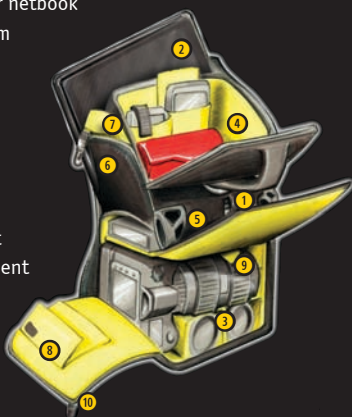

EAN CODE

To find the best match for your equipment visit kata-bags.com

www.kata-bags.com

Kata's 3N1-22 Sling Backpack, part of the Digital Photo Series (DPS), features a unique TST RIB structural protection for a D/SLR with battery pack & mid-range zoom lens attached as well as 3-4 lenses, flash + personal gear and netbook. Morphing from sling to backpack and back again, this unique bag provides ultimate freedom of use, allowing for three carrying options in one.

- ❶ TST Rib for additional protection
- ❷ Rear compartment for netbook
- ❸ Padded divider system
- ❹ Top compartment for personal accessories
- ❺ Fast release buckles for quick draw
- ❻ Accessory pocket
- ❼ Elements Cover
- ❽ Detachable Media Kit
- ❾ Tab to secure equipment
- ❿ Quick draw tab