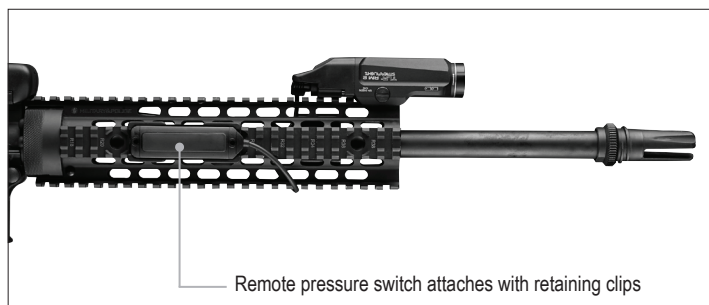

The low-profile TLR RM 2 features independently operating push-button and remote pressure switches to provide the security of knowing you'll always have light. Packaged as a kit offering everything you need to mount to your long gun.

1,000 lumens; 200m beam; runs 1.5 hours
User enabled strobe function; runs 3 hours (strobe)
Custom optic produces a narrow beam with optimum peripheral illumination
Uses two CR123A lithium batteries (included)
Durable anodized machined aircraft aluminum construction

IPX7; waterproof to 1m for 30 minutes
4.55" (11.55 cm); 4.55 oz. (129g) with batteries
Limited Lifetime Warranty Visit streamlight.com for full warranty information
#69450 - TLR RM 2 - Includes rail locating keys, tail cap switch, remote pressure switch, mounting clips & two lithium batteries - Box
#69451 - TLR RM 2 - Includes rail locating keys and two lithium batteries - Box