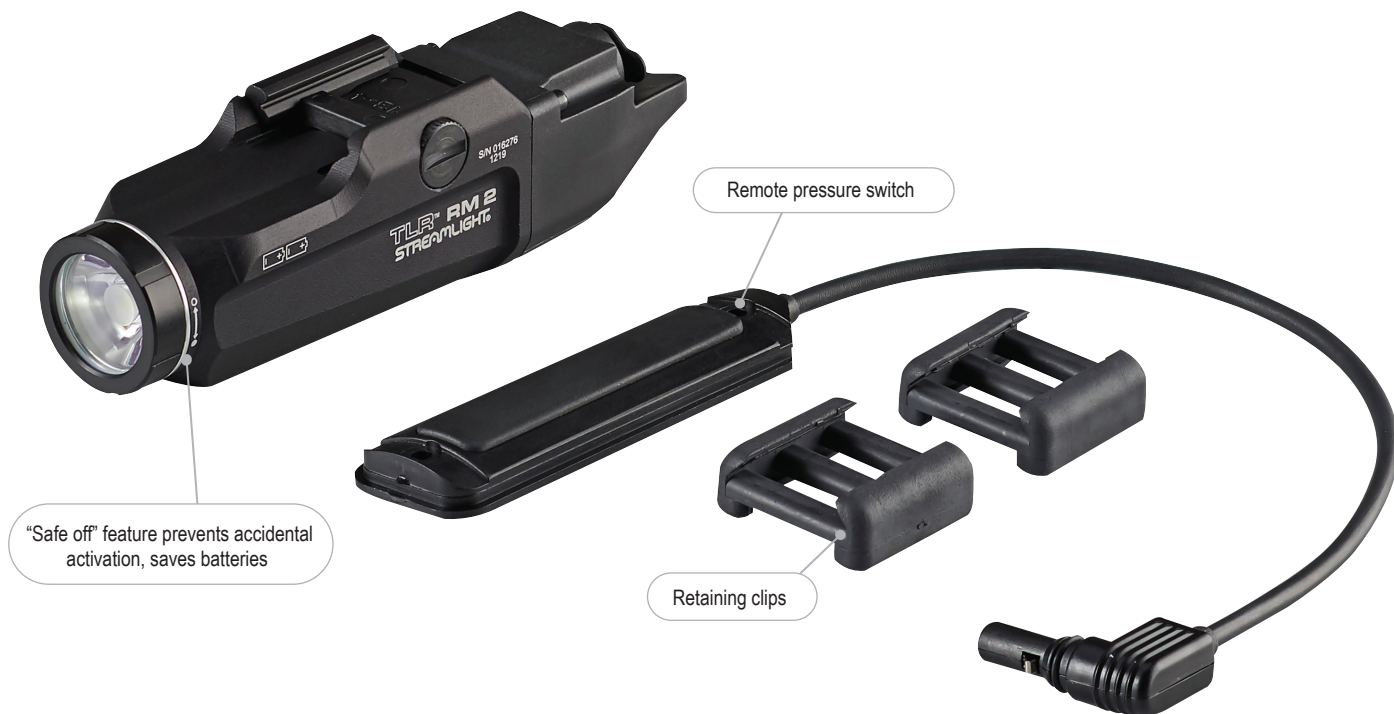

The low-profile TLR RM 2 features independently operating push-button and remote pressure switches to provide the security of knowing you'll always have light. Packaged as a kit offering everything you need to mount to your long gun.

1,000 lumens; 200m beam; runs 1.5 hours
User enabled strobe function; runs 3 hours (strobe)
Custom optic produces a narrow beam with optimum peripheral illumination
Uses two CR123A lithium batteries (included)
Durable anodized machined aircraft aluminum construction

IPX7; waterproof to 1m for 30 minutes
4.55" (11.55 cm); 4.55 oz. (129g) with batteries
Limited Lifetime Warranty Visit streamlight.com for full warranty information
#69450 - TLR RM 2 - Includes rail locating keys, tail cap switch, remote pressure switch, mounting clips & two lithium batteries - Box
#69451 - TLR RM 2 - Includes rail locating keys and two lithium batteries - Box